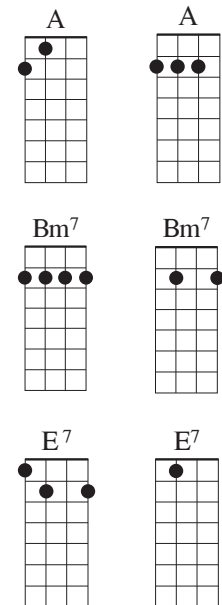

# The Addams Family Theme

Words & music by Vic Mizzy, 1964

Soprano Baritone

Intro – Bass Line |  *triplets*  | (repeat twice):

| E F# G# | A (snap, snap)  
 | F# G# B<sup>b</sup> | B (snap, snap)  
 | F# G# B<sup>b</sup> | B  
 | F# G# B<sup>b</sup> | B  
 | E F# G# | A (snap, snap)

          A                                  B<sup>m7</sup>  
 They're creepy and they're kooky  
       E<sup>7</sup>                                  A  
 Mysterious and spooky,  
   B<sup>m7</sup>  
 They're altogether ooky,  
       E<sup>7</sup>                                  A  
 The Addams Family.

          A                                  B<sup>m7</sup>  
 Their house is a museum,  
       E<sup>7</sup>                                  A  
 When people come to see `em,  
   B<sup>m7</sup>  
 They really are a scree-um,  
       E<sup>7</sup>                                  A  
 The Addams Family.

          A                                  B<sup>m7</sup>  
 So get a witch's shawl on,  
       E<sup>7</sup>                                  A  
 A broomstick you can crawl on,  
   B<sup>m7</sup>  
 We're gonna pay a call on [last line ritard]  
       E<sup>7</sup>                                  A  
 The Addams Family. (snap, snap)